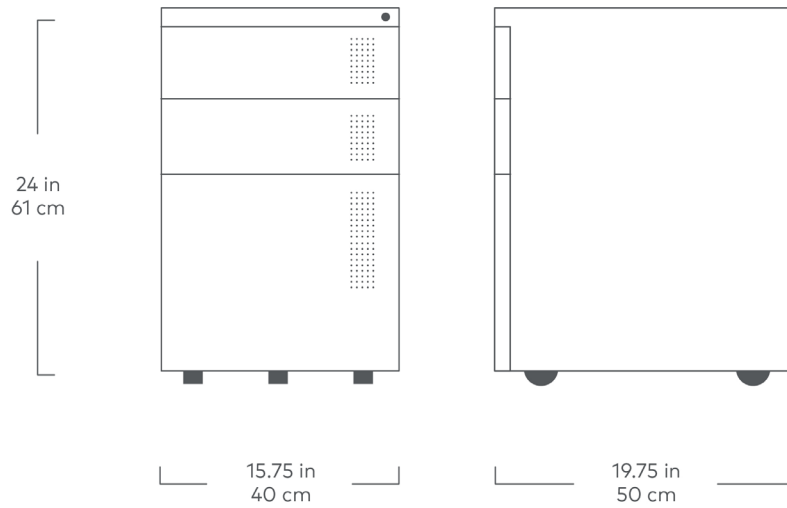

Perf File Cabinet

Black

Combining playful detail with serious storage capability, the Perf File Cabinet offers simplicity in both form and function. The lockable, three-drawer file cabinet features ample space for documents and personal items, including a top-drawer tray for smaller stationary items. Castor wheels and a compact design allow it to glide effortlessly under standard desks like the Envoy Desk, making it easy to keep your space open and tidy. A delicate perforated detail adds subtle interest to this sleek and classic piece.

Perf File Cabinet

- Features 2 small drawers and 1 large drawer.
- Filing Cabinet has 5 castors so it can glide effortlessly under standard desk sizes.
- 2 of the castors are lockable to prevent cabinet from rolling away.
- Top drawer is lockable so your personal items are safe and securely stowed away. Two keys are provided.
- Top drawer features a tray separator, perfect for smaller stationery items.
- Main drawer comes with hanging file separators to store folders and important documents.
- The cabinet is made from matte, powder-coated steel.